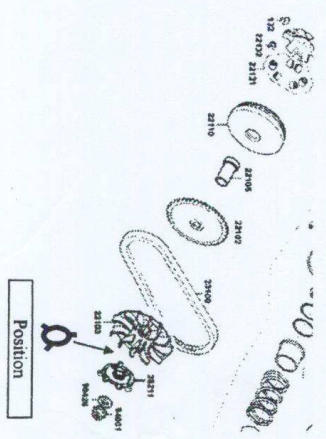

(1) Change CARB main jet from #80 to #82]

(2) CHANGE CVT SLEEVE WITH 22105-LEJ2-B000-TK

LIMITED SPEED #80

UNLIMITED SPEED #82
16093-K-EC3-900

LIMITED SPEED 22105-LEJ2-E000-IT

LENGTH 38mm

LENGTH 36.6mm

UNLIMITED SPEED 22105-LEJ2-B000-TK

(3) CDI CUT V/R COLOR WIRE:

(4) Increase a washer 28212-LEJ2-E000-IT WASHER, KICK STARTER

Position

Super 8