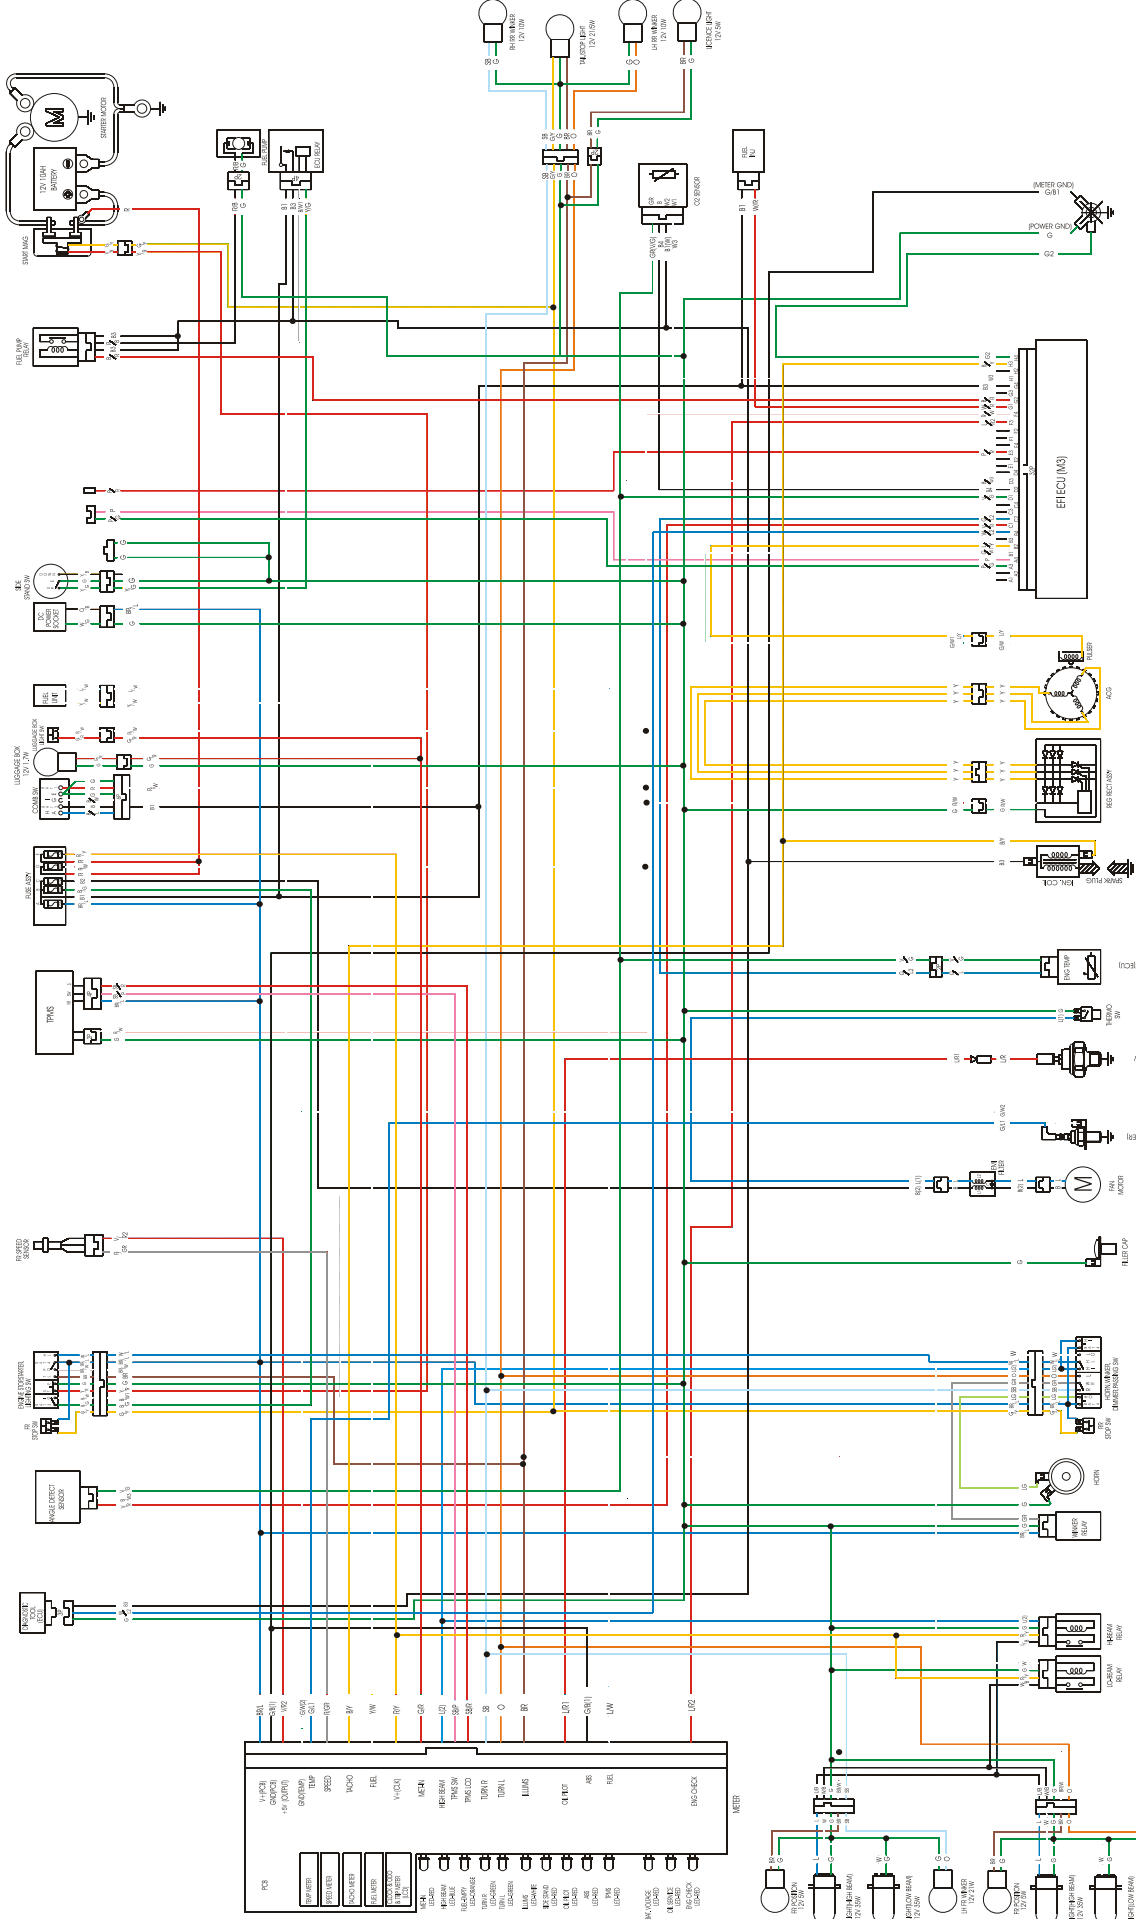

DOWN TOWN 125i WIRING DIAGRAM

WIRE COLOR	FUNCTION
BK	BATTERY
BR	BRAKE LIGHT
BU	BUS
BY	BATTERY
CA	CLUSTER
CB	CLUSTER
CC	CLUSTER
CD	CLUSTER
CE	CLUSTER
CF	CLUSTER
CG	CLUSTER
CH	CLUSTER
CI	CLUSTER
CJ	CLUSTER
CK	CLUSTER
CL	CLUSTER
CM	CLUSTER
CN	CLUSTER
CO	CLUSTER
CP	CLUSTER
CQ	CLUSTER
CR	CLUSTER
CS	CLUSTER
CT	CLUSTER
CU	CLUSTER
CV	CLUSTER
CW	CLUSTER
CX	CLUSTER
CY	CLUSTER
CZ	CLUSTER

WIRE COLOR	FUNCTION
CO	CLUSTER
CP	CLUSTER
CQ	CLUSTER
CR	CLUSTER
CS	CLUSTER
CT	CLUSTER
CU	CLUSTER
CV	CLUSTER
CW	CLUSTER
CX	CLUSTER
CY	CLUSTER
CZ	CLUSTER